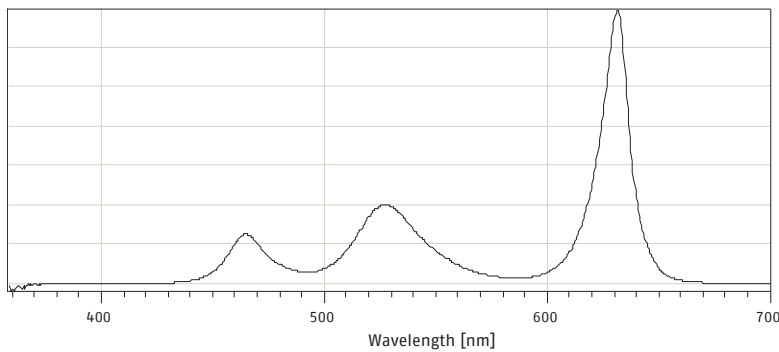

RGB and White in Perfect Synergy

Our Series D products offer you the best of two worlds: an outstanding illumination on the one hand, and video controlled RGB light on the other. Especially for media- and effect- suitable area lighting, whereby even large areas can be perfectly utilized.

The reason: The Series D combines both premium quality and efficient RGB LEDs and warm white 2000K LEDs into a flexible and high performance RGBW system with an outstanding colour rendering index of $R_a < 90$ – a lighting quality that simply cannot be delivered by RGB LEDs alone.

Spectrum RGB ($R_a < 40$)

Spectrum RGBW ($R_a > 90$)