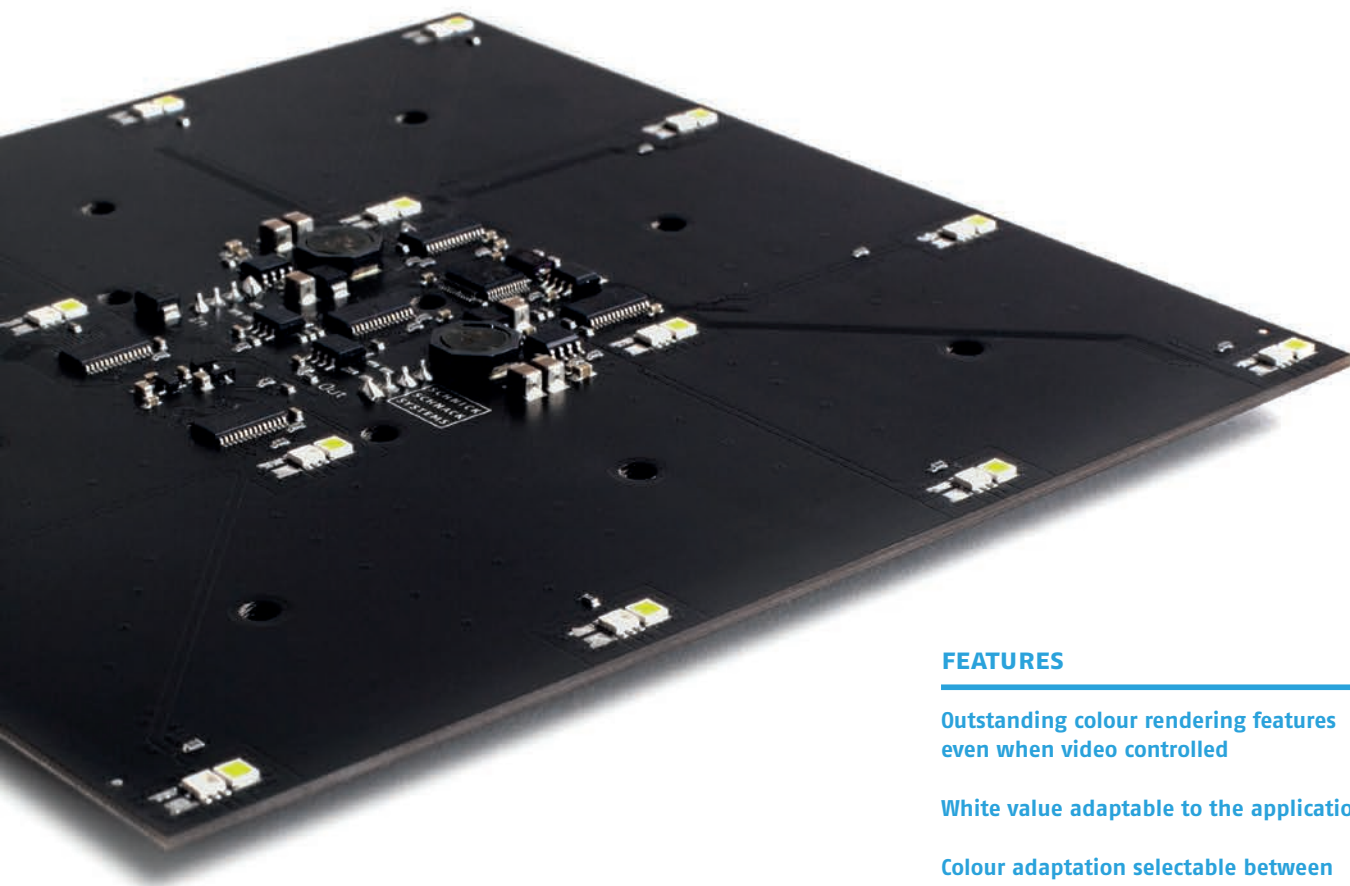

NEW

**SCHNICK
SCHNACK
SYSTEMS**

Series D

**RGBW: The best of two worlds for
video controllable area lighting**

FEATURES

Outstanding colour rendering features
even when video controlled

White value adaptable to the application

Colour adaptation selectable between
colour metric sRGB and maximum colour space

Easy RGB- or RGBW controlling

Switchable between 8bit and
16bit per colour

Generation 3 compatible
as well as with other series from
Schnick-Schnack-Systems

Series D strips and tiles are easy to control with video sources. An internal colour processor takes care of the pixel-perfect conversion from RGFB to RGBW. It takes into account the spectrometrically measured colour and brightness data of each individual LED for perfect lighting and backlighting results.

	Item number
LED-Tile D50-4-4	116.5026
LED-Tile D50 Shape	116.5028

Adaptability

Our D50 tile Shape is one of the most versatile design elements in our product range. With the help of the linear grid, their shape can be adapted to organic forms and ordered accordingly.