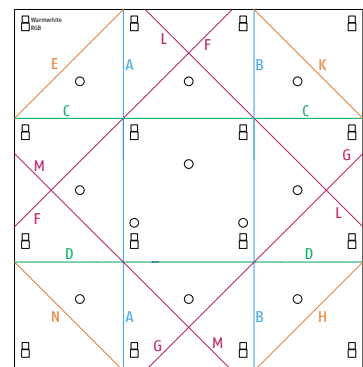

Variety by design

Even complex projects can be realized with the Series D: two strip versions, a conventional tile and the tile Shape are available.

	Item number
LED-Strip D25-250 1	106.0003
LED-Strip D100-500 2	106.0001
LED-Strip D100-1000	106.0002

	Item number
LED-Tile D50-4-4	116.5026
LED-Tile D50 Shape	116.5028

Adaptability

Our D50 tile Shape is one of the most versatile design elements in our product range. With the help of the linear grid, their shape can be adapted to organic forms and ordered accordingly.