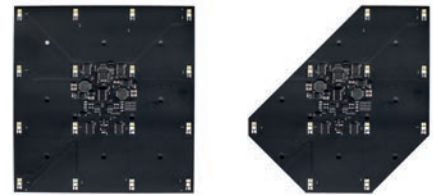

Item number
LED-Tile D50-4-4	116.5026
LED-Tile D50 Shape	116.5028