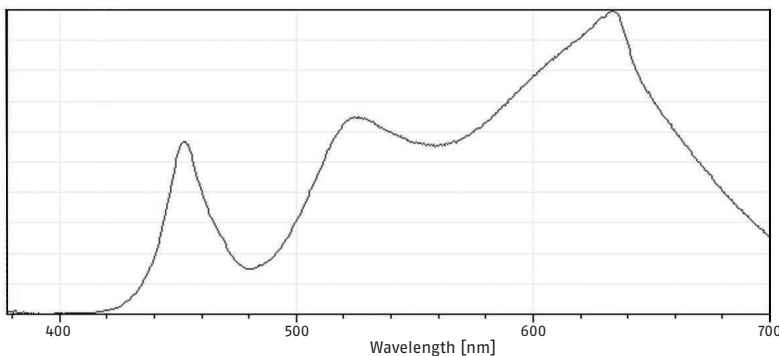

The comparison shows that the additional white is a significant complement to the spectrum. For skin tones, the spectrum is essentially complete and very close to the incandescent spectrum.

Series D strips and tiles are easy to control with video sources. An internal colour processor takes care of the pixel-perfect conversion from RGFB to RGBW. It takes into account the spectrometrically measured colour and brightness data of each individual LED for perfect lighting and backlighting results.

Variety by design

Even complex projects can be realized with the Series D: two strip versions, a conventional tile and the tile Shape are available.